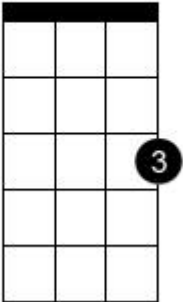

Chord diagram for Carousel (Ukulele arrangement)

Em

C

G

D